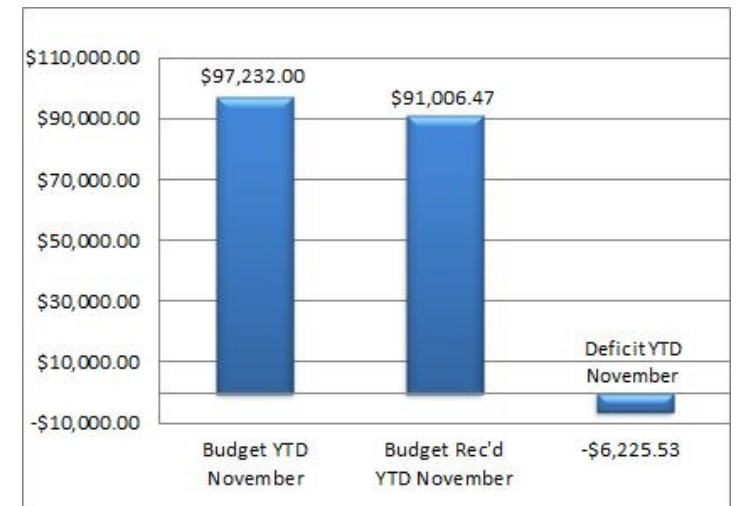

Offering Dec. 26th is for the RMC Advance

Church Facebook—Check out our Facebook page at facebook.com/franktownsda. Like our page and find out the latest happenings and events going on at the Franktown SDA Church. A fast, easy way to share information with your friends!