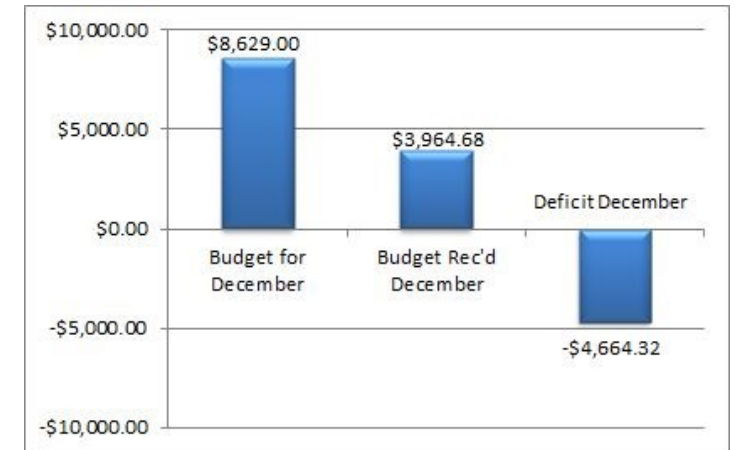

*A warm welcome to each of you who have chosen to join us today!
We pray that you will come to a deeper understanding of our God.*

10:00 AM—Bible Classes

Children's Classes—Education Wing

Beginners (Ages 0-3)

Kindergarten (Ages 4-7)

Primary (7-9)

Pre-teens (10-12)

Youth (13-19)

Spanish Class—Prayer Room

Adult Classes—Sanctuary & Fellowship Hall

CALENDAR

Sabbath, Dec. 19

3:00 pm—Christmas Sing Along at Life Care Center, Parker

Wednesday, Dec. 23

6:30 pm—Discover Prophecy Study

Sunset today—4:38 pm Sunset next Friday—4:41 pm

Upcoming Events....

Dec. 26—Potluck Lunch

Jan. 30—Prowant Baby Dedication

*Potluck every 2nd and 4th Sabbath of the Month.
Additional dates scheduled as needed.*

BUDGET FOR DECEMBER

BUDGET YEAR TO DATE